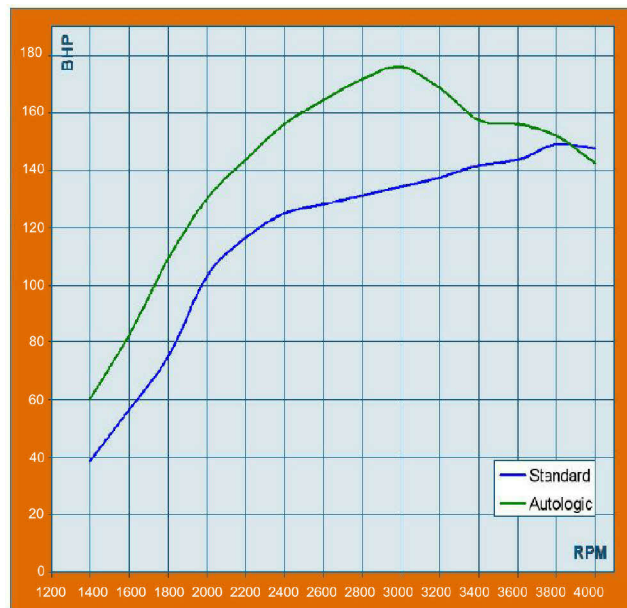

## Benefits of Performance Tuning are evident:

- More power
- More engine flexibility
- Increased fuel efficiency
- More torque
- Smoother throttle response

#### POWER

Standard Max Power 149bhp  
Autologic Max Power 176bhp  
Maximum Increase 41bhp @ 3000rpm